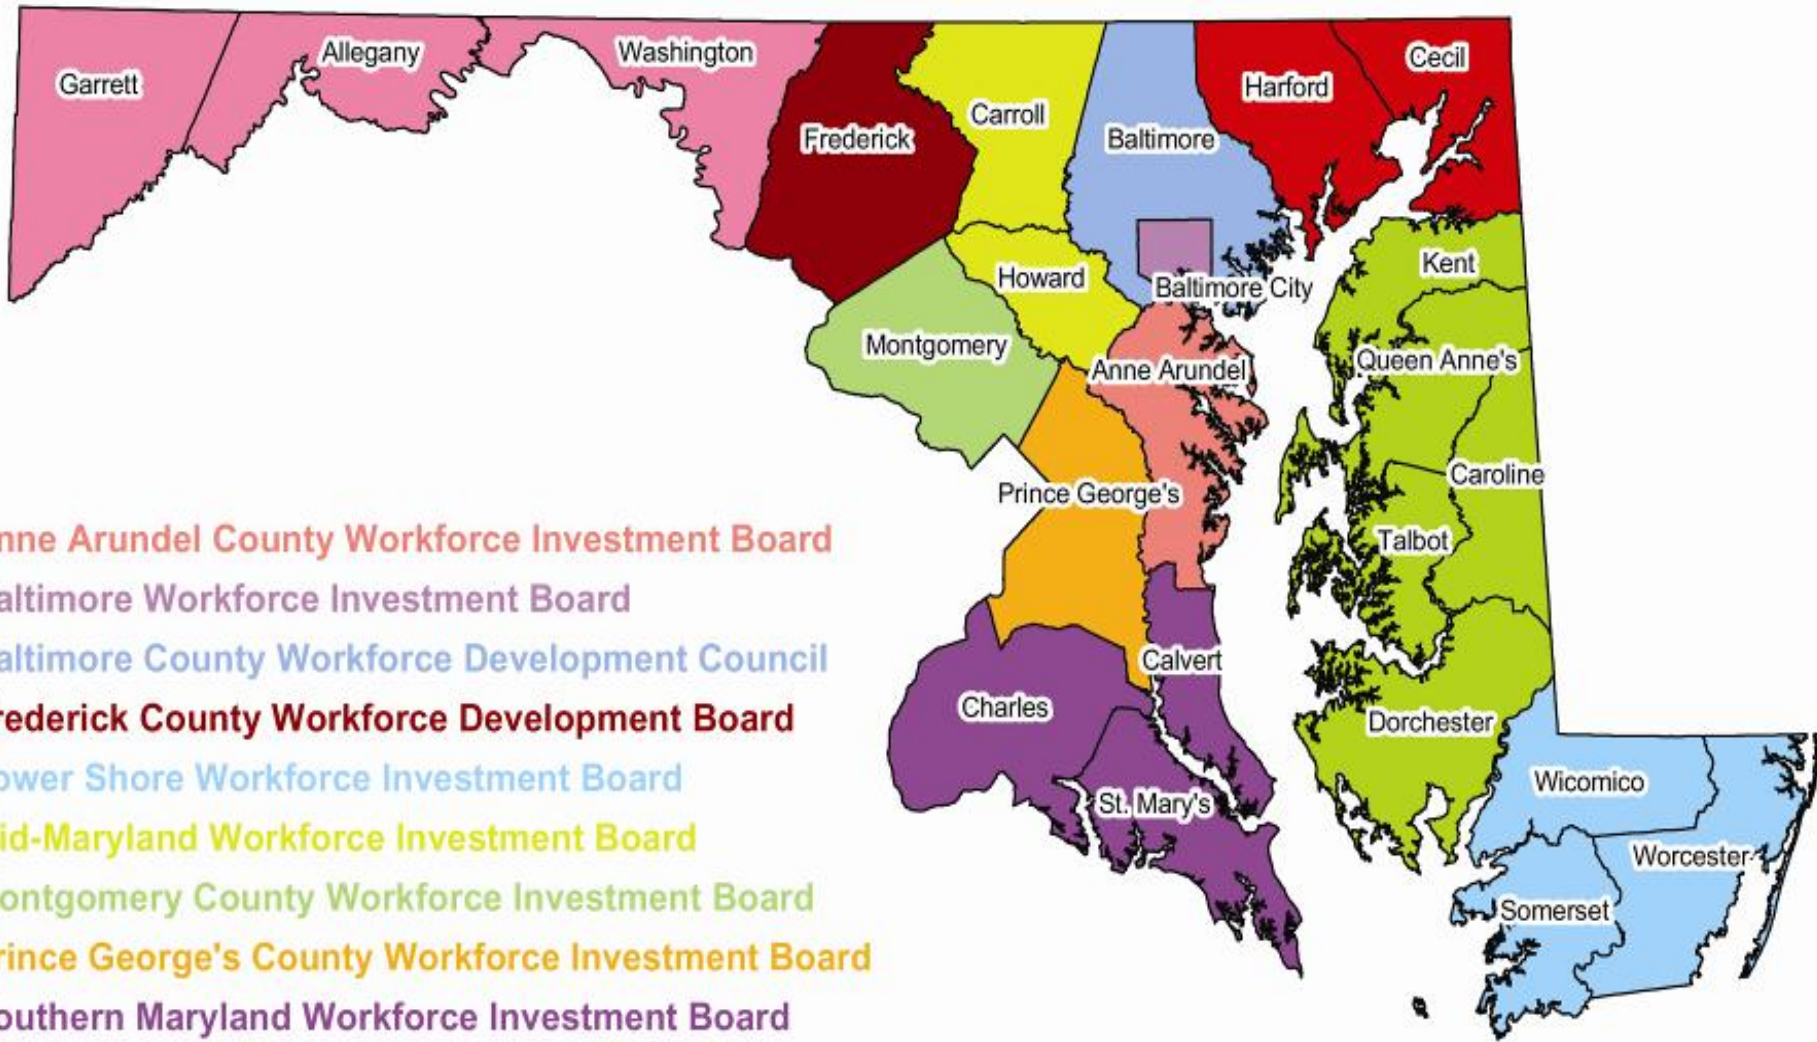

Department of Labor, Licensing and Regulation (DLLR) Job Supplement to the Maryland Labor Market Information

Presentation to Quarterly Board Meeting
Governor's Workforce Investment Board

March 13, 2013

Maryland's Workforce Investment Areas

Anne Arundel County Workforce Investment Board

Baltimore Workforce Investment Board

Baltimore County Workforce Development Council

Frederick County Workforce Development Board

Lower Shore Workforce Investment Board