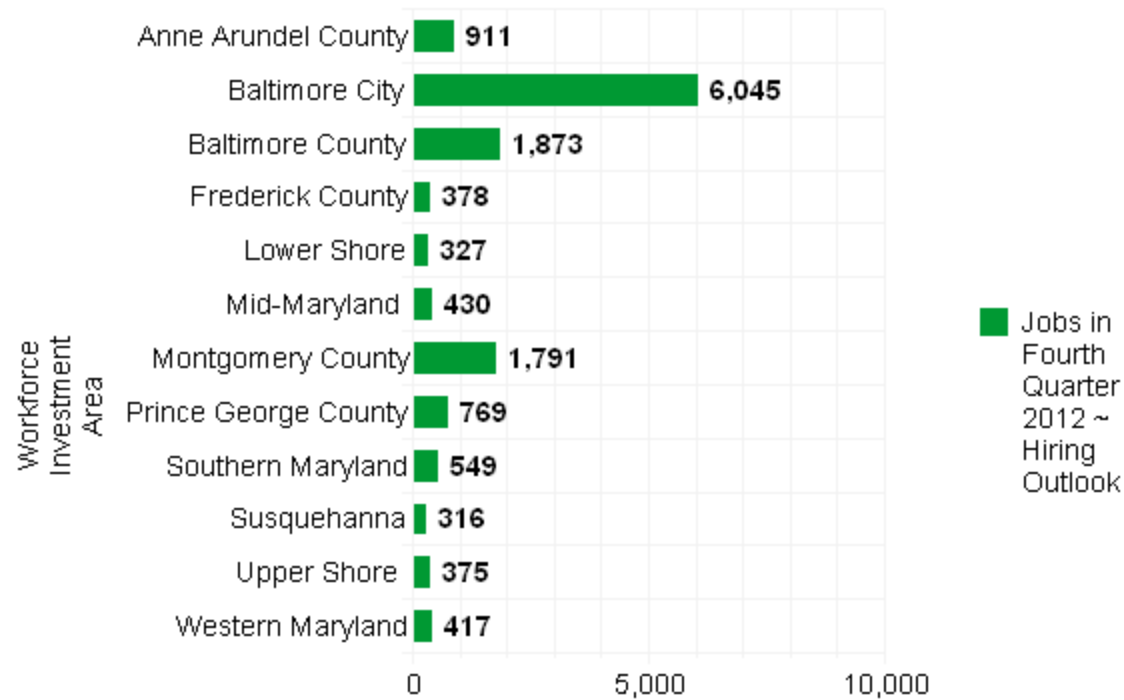

Health Care

HealthCare and Social Assistance Industries

The Total Job Openings: Fourth Quarter 2012

Source: Maryland Workforce Exchange Statistics Online Advertised Jobs Data