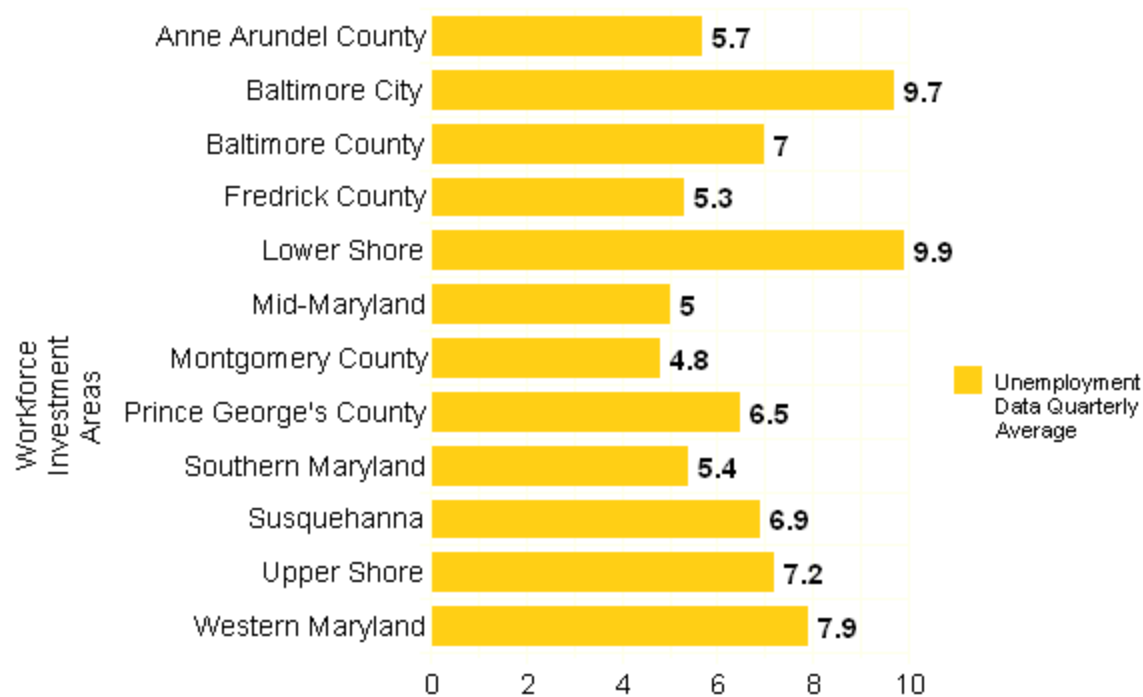

Upper Shore Workforce Investment Board

Western Maryland Consortium Executive Council

Job Seekers (All Regions)

Maryland Workforce Exchange Statistics, Job Seeker

Source: Maryland Workforce Exchange Dashboard March 2013

Local Unemployment

Labor Force Estimates by Workforce Investment Area (WIA)

Local Unemployment Ranking: Fourth Quarter 2012 (not seasonally adjusted)

Source: Maryland Workforce Exchange: Labor Force Statistics