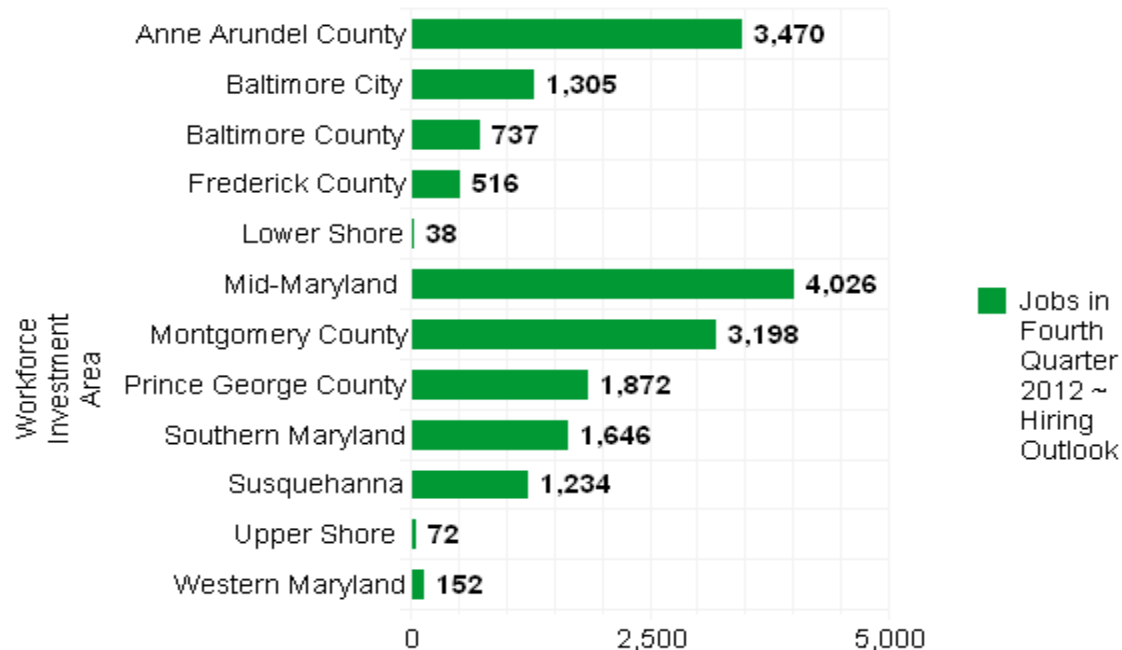

Professional, Scientific, & Technical Industries

CyberSecurity and Technical Services Industries

The Total Job Openings: Fourth Quarter 2012

Source: Maryland Workforce Exchange Statistics Online Advertised Jobs Data