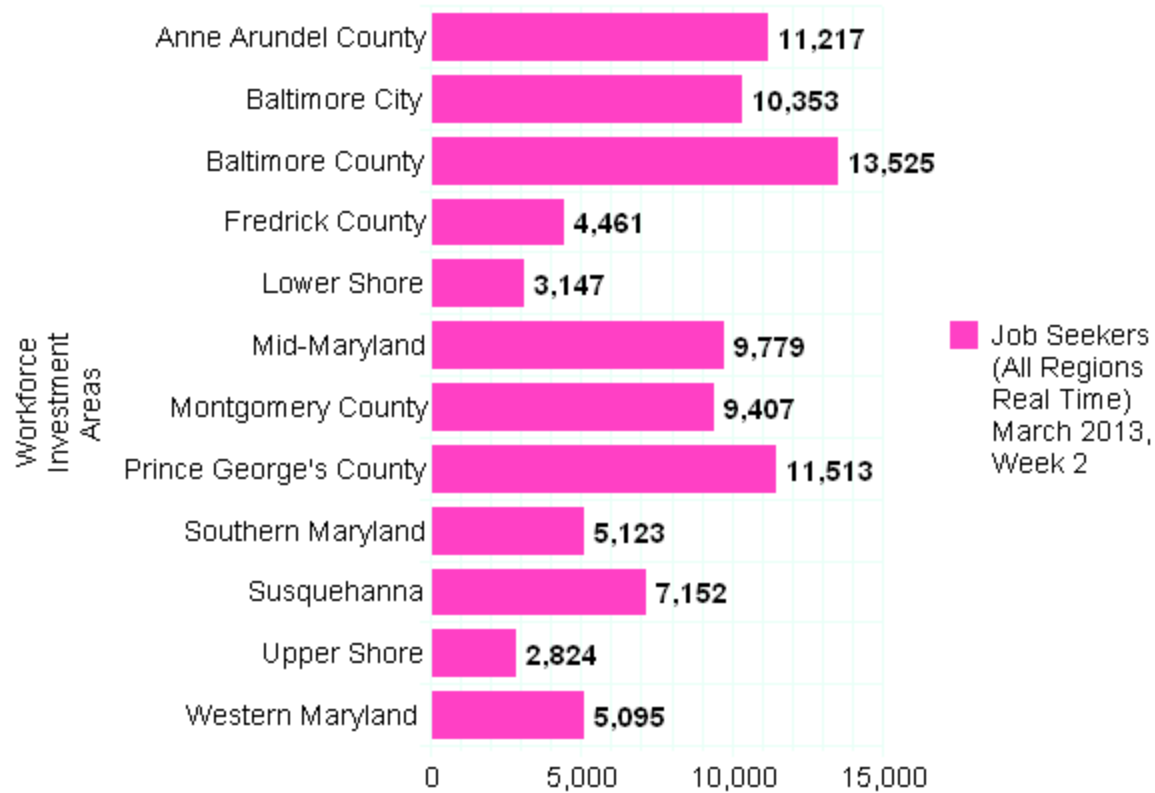

Job Seekers (All Regions)

Maryland Workforce Exchange Statistics, Job Seeker

Source: Maryland Workforce Exchange Dashboard March 2013